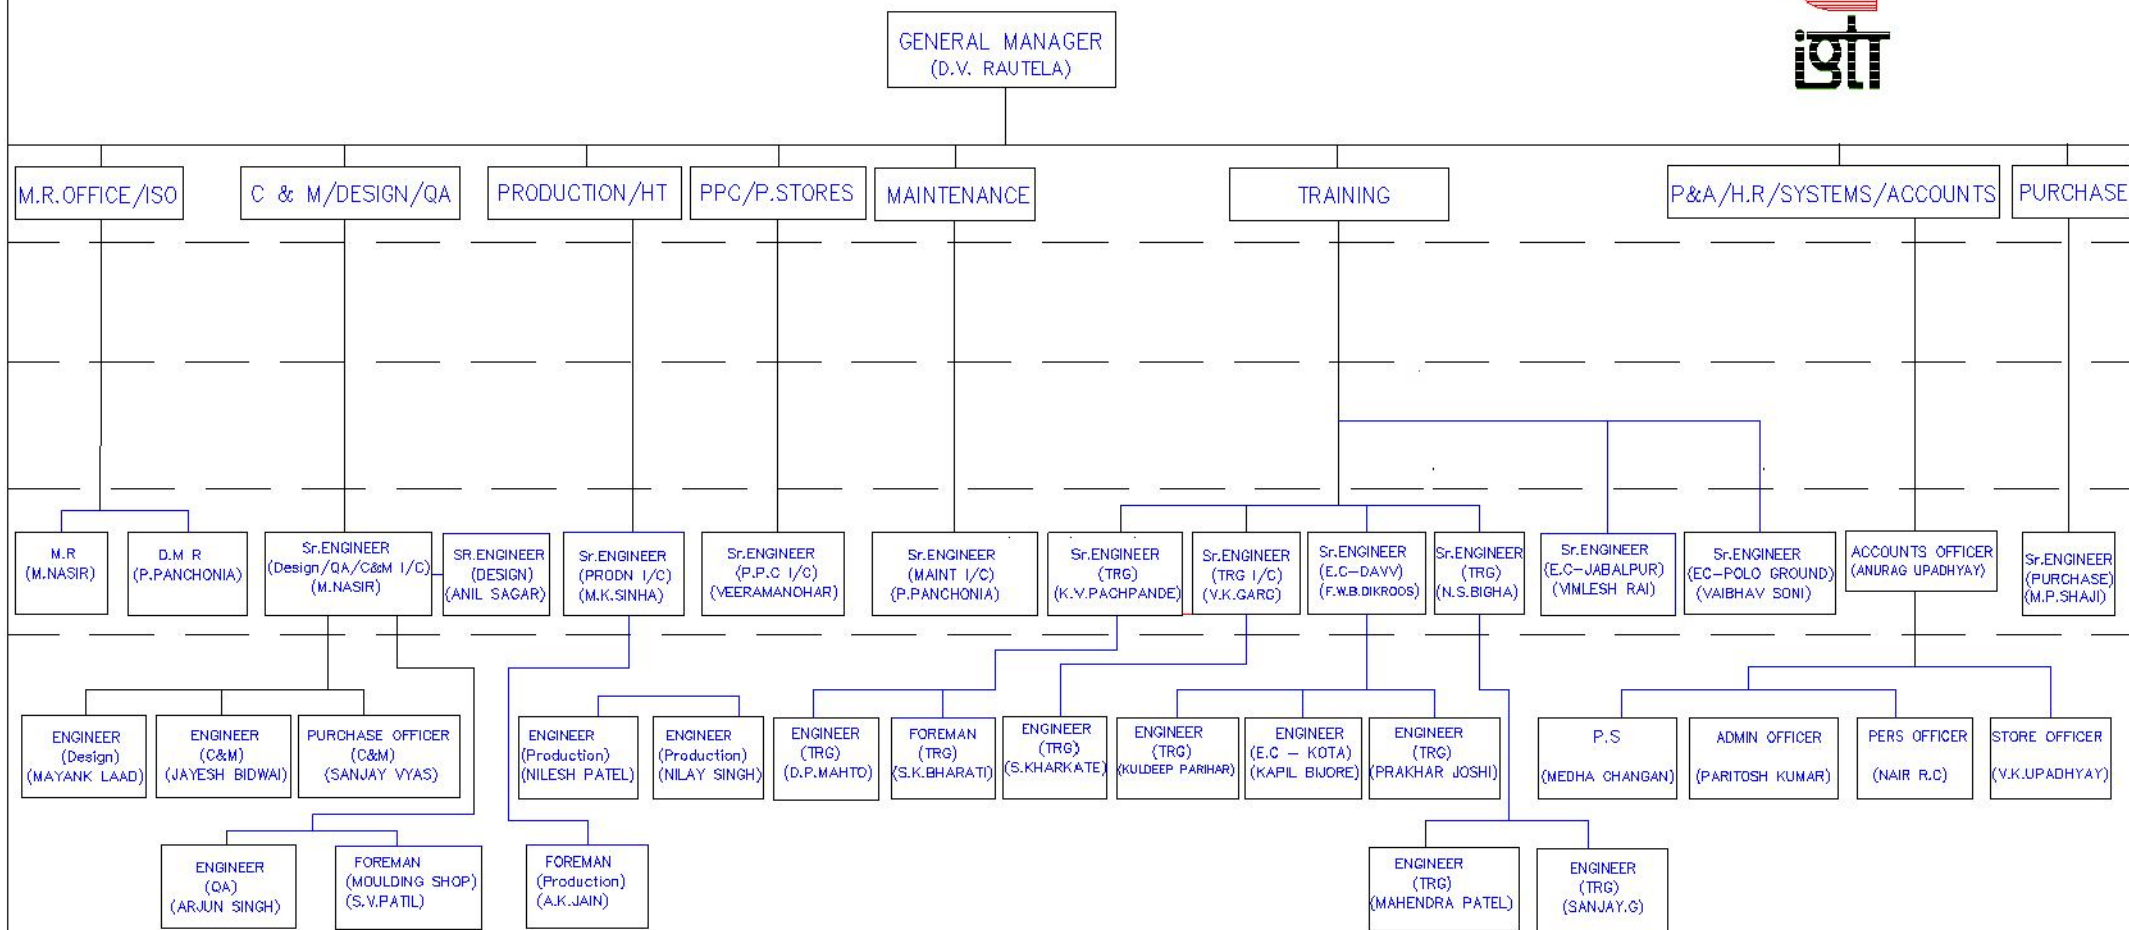

DATE: 01 FEBRUARY 2024

INDO GERMAN TOOL ROOM, INDORE  
(MEME TECHNOLOGY CENTRE, INDORE)

ORGANISATION CHART

TOTAL NUMBER OF OFFICERS:34

- \* GEN MANAGER-01
- \* MANAGERS - 00
- \* SR.ENGINEERS-12
- \* ENGINEERS -12
- \* FOREMAN -03
- \* OFFICERS -06